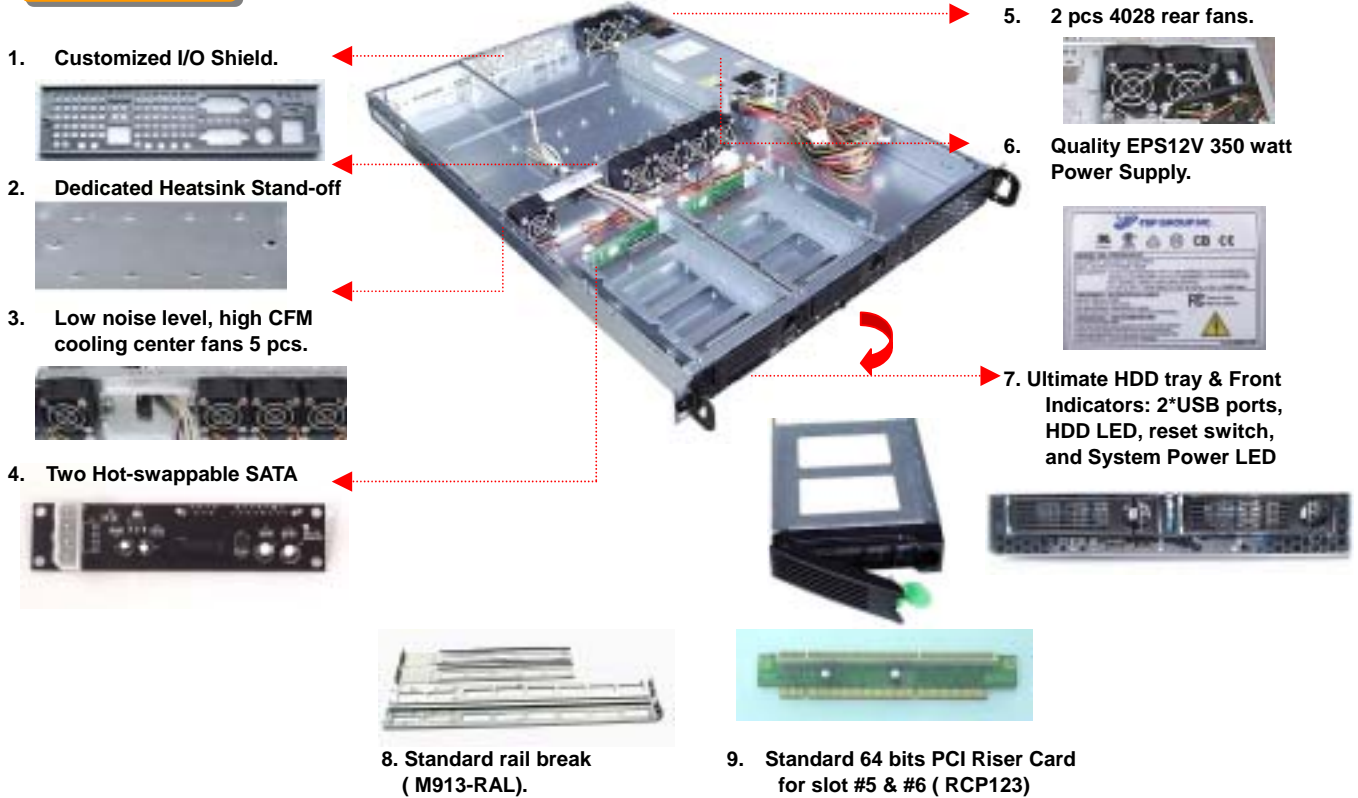

Evercase R9134B-H35

Intel® SE7520BB2 (Baker Bay)

Inside View

Specification

Model No.	R9134B-H35
Drive Space	5.25" (external) x 1 SATA HDD swappable bays x 2 (backplane included)
Motherboard Accept:	Intel SE7520BB2
Expansion slot	One PCI 64 bit riser card.
Power Supply	FSP350-601U, EPS 12V, 350w p/s
Ventilation	40mm fans, total 7 pcs
Measurement (with handle) - Weight	444mm(W) x 662.6mm(D) x 43.6 mm(H) 17.48" (W) x 26.09" (D) x 1.72" (H) - 13.62 kgs/30 lb
Packing Information	Standard packing: 1 pc/carton/3.0 cu.ft. Weight (NW/GW): 7.3/10.2 kgs ● 16.1/22.4 lbs 322/670 pcs (20/40 ft. container)