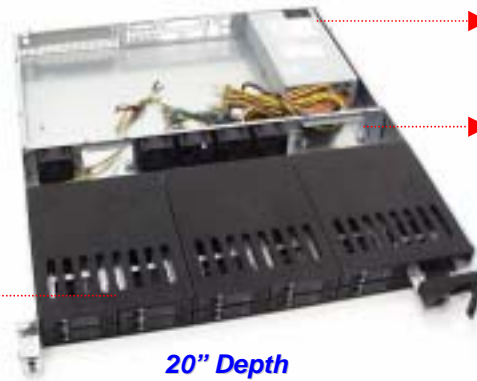

# R7112-S30 1U Rack-mount, 12x Hotswappable HDD

### Inside View

1. Accept Standard ATX Motherboard
2. Max. 12 of 2.5" SAS/SATA HDD

3. 300w Power, 500W Max.
4. Max. 7 Fans for Better Cooling

20" Depth

Front view

Rear view

### Specification

| Model No.                                   | R7112-S30  |
|---|--|
| Drive Space                                 | 12 x SATA/SAS 2.5" hard drive space  |
| Accept Motherboard:                         | Standard ATX 12 x9.6"  |
| Expansion Slot                              | 1 PCI-E or PCI expansion.  |
| Power Supply                                | 300 Watt ( default ), or upgrade to 400 Watt / 500 Watt                                |
| Ventilation                                 | Front 5 x 4028mm fan space,  |
| Measurement (with handle & PSU)<br>- Weight | 431mm(W) x 508mm (D) x 43 mm(H)<br>17" (W) x 20" (D) x 1.73" (H)<br>- 55.1 kgs / 25 lb |
| Packing Information                         | Standard Packing: 1 pc/carton  |