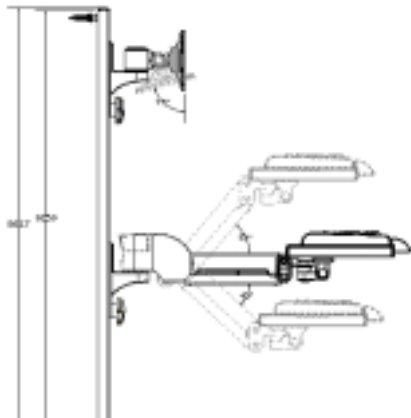

Wall Rail Mount System

Model : EA-114-TS

Feature

- Wall-mounted solution keeping your working space neat
- Aluminum-alloy rail and fixtures providing rigidity and durability
- No tool required to set positions
- Continuous angle adjustment for keyboard tray
- Foldable keyboard tray with retractable mouse tray to free up space

Specifications

1. for monitor displays weighted 3 ~ 9kg (6.6 ~ 19.8 lbs)
2. overall rail length = 860.7 mm (33.9" custom-made spec. is acceptable);
motion range = 825 mm (32.5")

Product Data

MODEL NO.	Color	Container Capacity	Shipping Dim.	Shipping Weight
EA-114-TS	Silver	671/1342/1570 pcs (20/40/40HQ)	1.49 cu.ft.	6.2-7.4 kg (13.6-16.3 lbs)