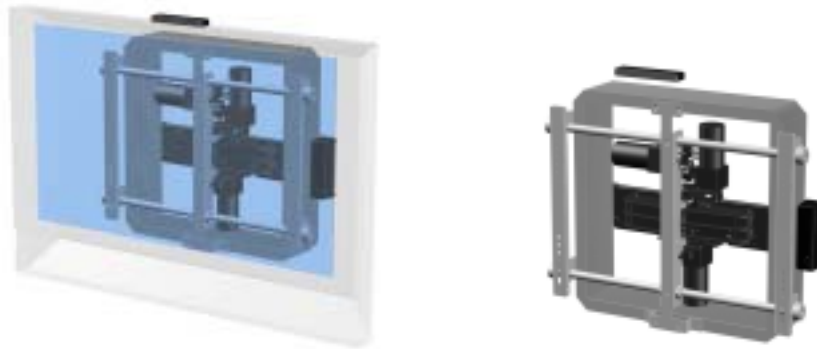

**Save space and improve
your workplace ergonomics !!!!**

Remote Controlled Motorized TV Mount

Model : EA-W20

Feature

- 3-way motions – reach, swivel, tilt.
- Compact in size, only 175 mm (6.9”) in depth required for installation.
- Rigid and quiet.
- Manually adjustable angle.
- 4 sets of pre-programmed locations including “15 °/right”, “15 °/left”, “30 °/right”, “30 ° left”.
- 2 set of memorized locations.
- Auto-Stopping by hitting something.
- Automatically directing to the user’s location.
- 2 ways to lock the TV and TV arm on the wall.

Specifications

1. For flat LCD TV from 37” to 52” or 37-50” Plasma TV, or supporting Max. weight 50KG(110lbs).
2. Swivel = 30 ° each side; backward tilt = 5 °; forward tilt = 15 °; forward motion range = 206mm (8 1/8”).
3. 24V power adaptor.

Product Data

MODEL NO.	Color	Container Capacity	Shipping Dim.	Shipping Weight
EA-W20-B	Black	216/432/486 pcs (20/40/40HQ)	4.71 cu.ft.	21.5-25.5 kg (47.4-56.2 lbs)